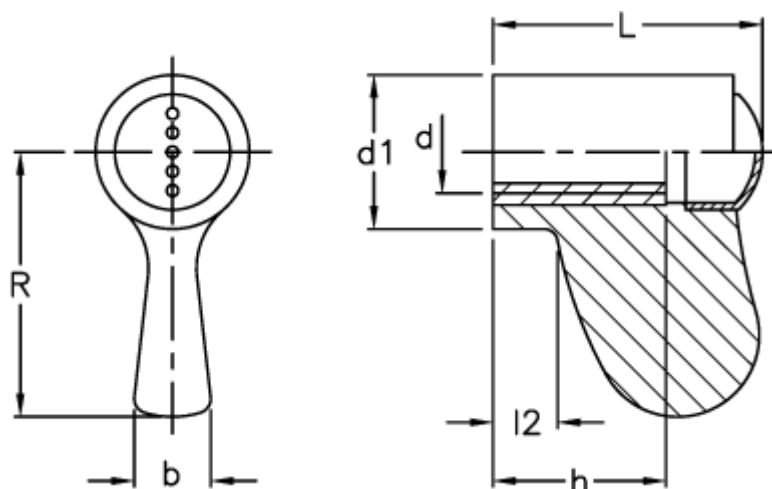

Article number: 23052252365

Description: E+G Single wing nut
ESN.55-B M6-C5, light-blue centre cap

Measures

b	= 8
d1	= 16
d 6H	= M6
h	= 18
L	= 28
l2	= 6.5
R	= 27.5